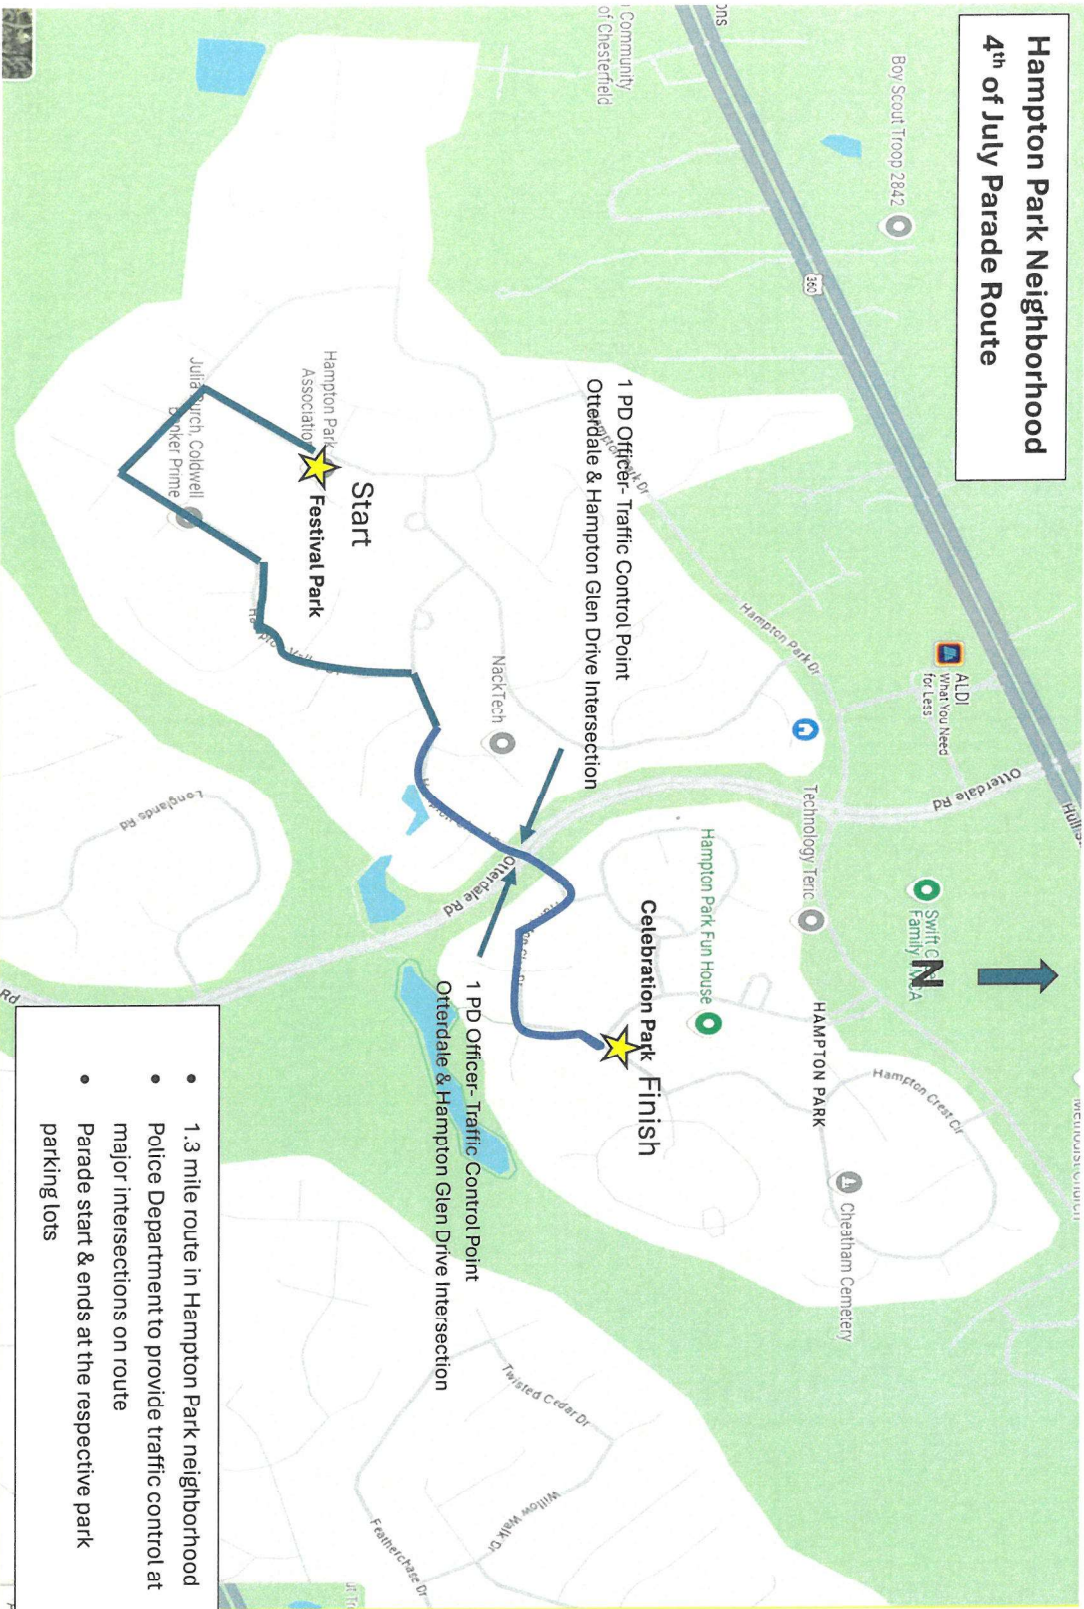

Hampton Park Neighborhood 4th of July Parade Route

- 1.3 mile route in Hampton Park neighborhood
- Police Department to provide traffic control at major intersections on route
- Parade start & ends at the respective park parking lots